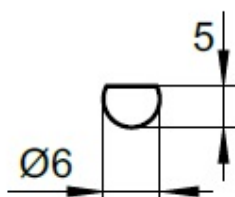

PRODUCT SHEET

Description:

Locking Bar $\varnothing 6\text{mm} \times 1000\text{mm}$, Steel, Nickel Plated

Item number:

14.05.720-0

Units	Box	Carton	HS Code	Barcode
Pcs.	2	60	8301600090	
				5704866043960

# 14.05.720	1000 mm Nickel Plated
# 14.05.723	1000 mm Brass Plated
# 14.05.724	1000 mm Bronze Plated
# 14.05.725	1200 mm Nickel Plated
# 14.05.729	1500 mm Nickel Plated
# 14.05.730	1500 mm Bronze Plated
# 14.05.735	2000 mm Nickel Plated